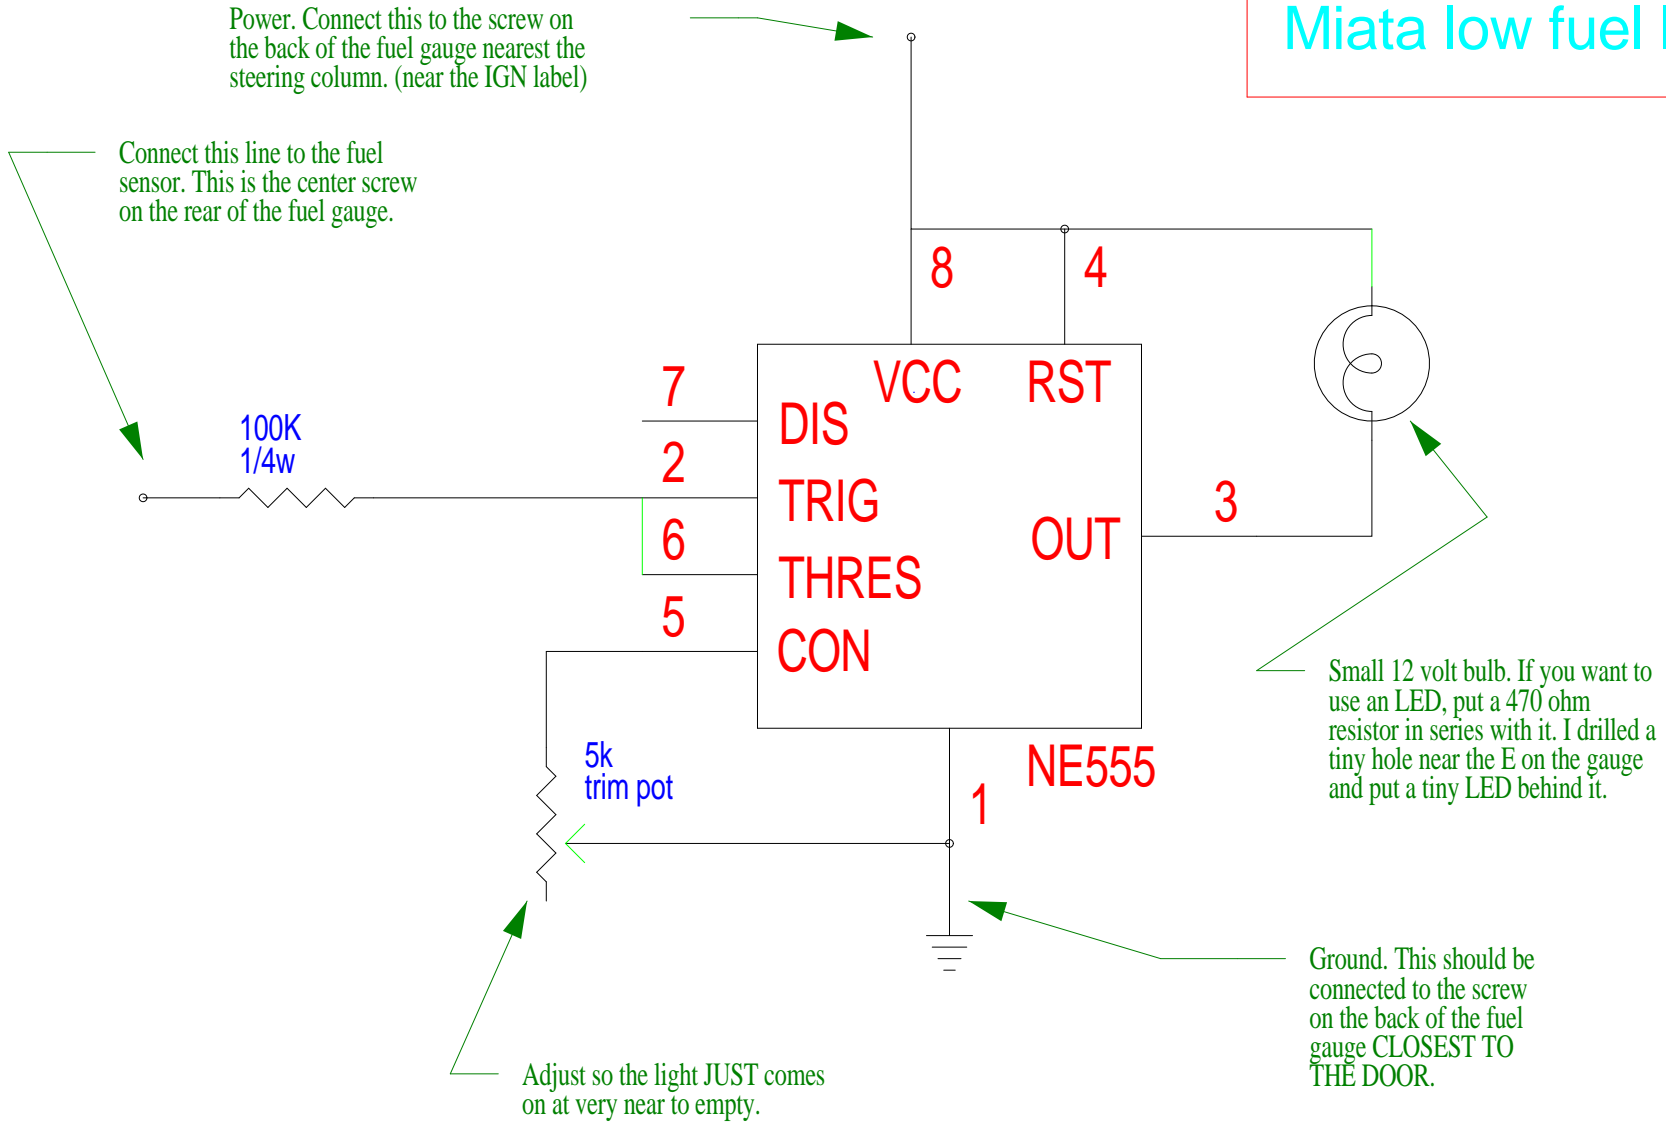

Miata low fuel light

DEF		
Designer	Wayne Orwig	
Draftsmen	WLO	
Date	08/26/01	sh 1 of 1