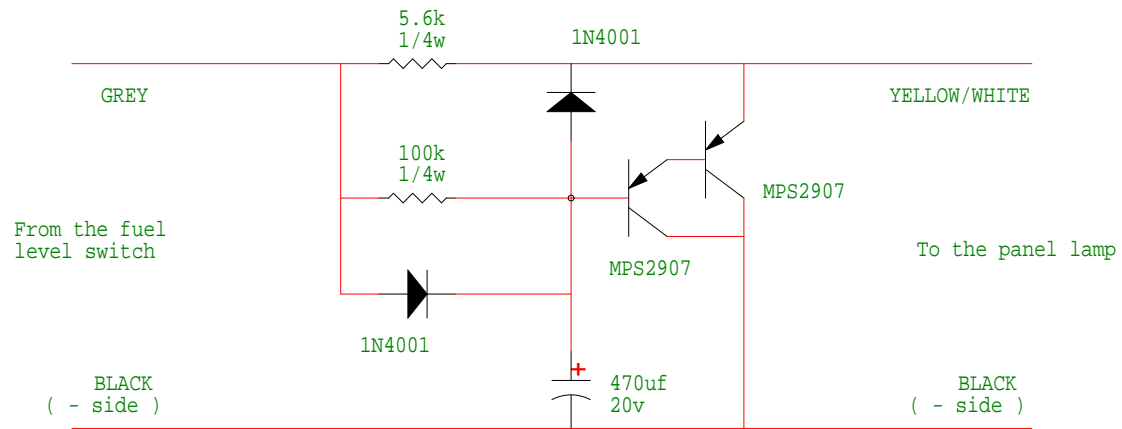

Light delay

DEF

Designer WLO

Draftsmen WLO

Date 05/25/96

sh 1 of 1